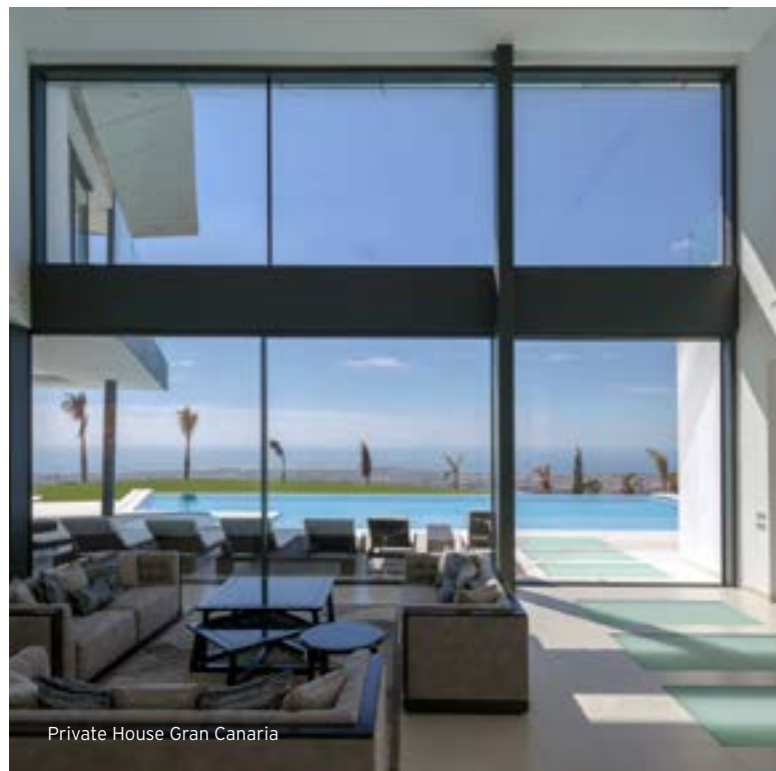

Sliding doors

Monorail

In the monorail version the sliding vent is placed next to a fixed glass pane. This results in a larger glass part and adds to the minimalistic look of the sliding window.

2-rail

A 2-rail variant consists of two vents placed on 2 different rails. Often one wing is mounted as a fixed part, but if desired both wings can function as a sliding element. The identical vents create a symmetrical look.

3-rail/Multi-rail

A three- (or multi-) rail variant allow more vents to be positioned on the different rails. Aesthetically the same as the 2-rail, but with the possibility to open more vents at the same time and thus create a maximum passage.